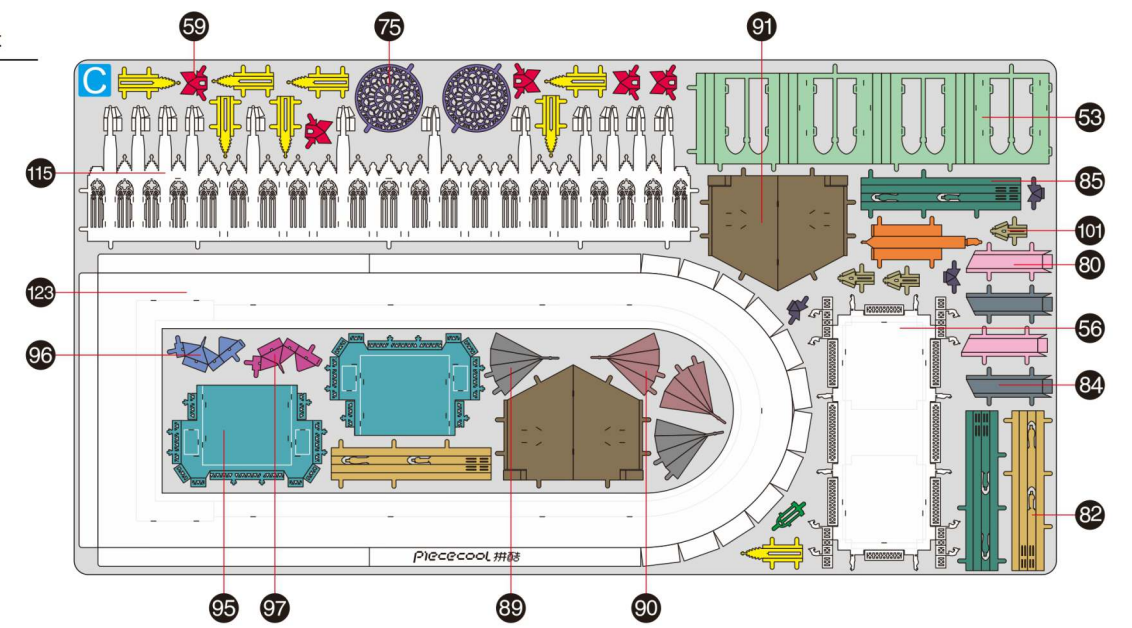

piececool

NOTRE-DAME de PARIS HP161

Metal Sheet

Sketch Map

© WIST PLASTIC & METAL TECHNOLOGY LIMITED. ALL RIGHTS RESERVED.
CP-PART-HP161#-A2-20210402

Metal Sheet

A

Metal Sheet

B

Metal Sheet

C

Metal Sheet

D

Metal Sheet

E