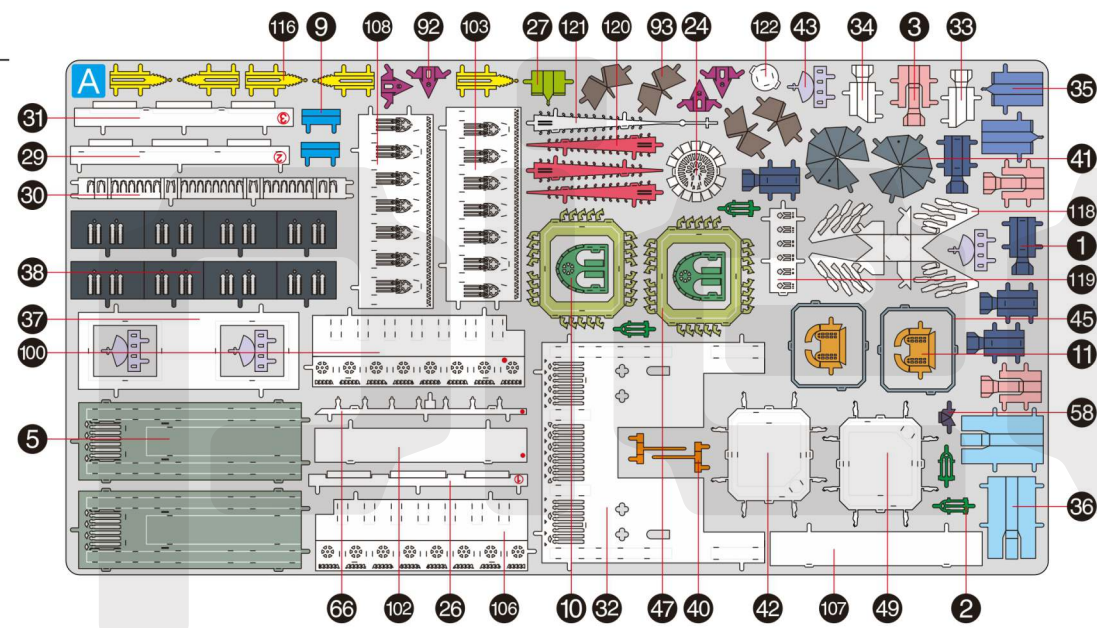

piececool

NOTRE-DAME de PARIS HP161

Metal Sheet

Sketch Map

© WIST PLASTIC & METAL TECHNOLOGY LIMITED. ALL RIGHTS RESERVED.
CP-PART-HP161#-A2-20210402

Metal Sheet

A

Metal Sheet

B

Metal Sheet

C

Metal Sheet

D

Metal Sheet

E