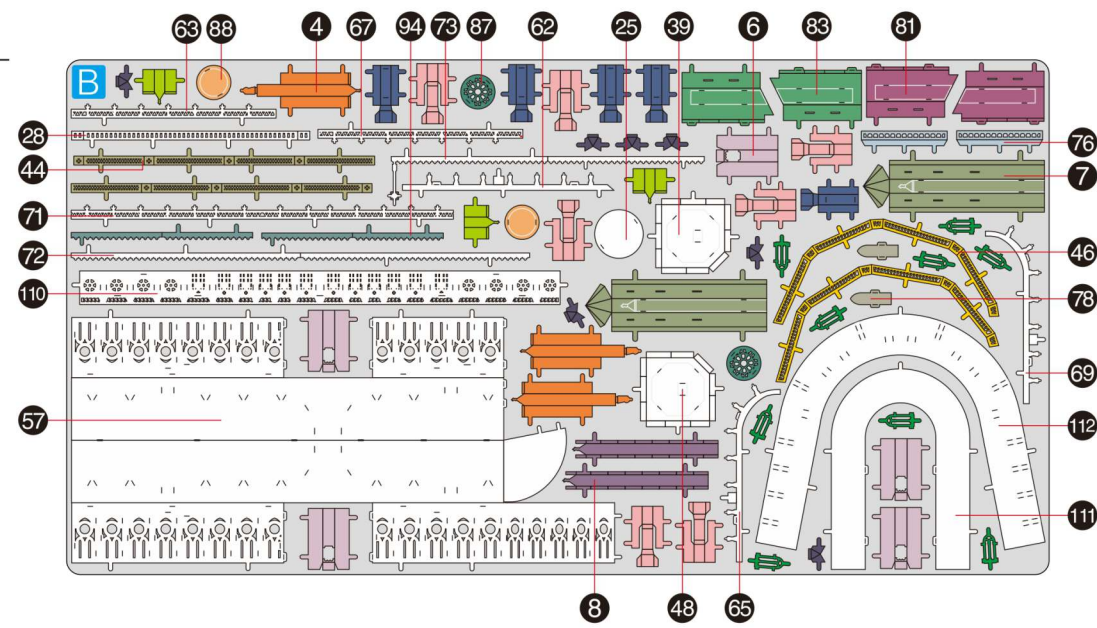

piececool

NOTRE-DAME de PARIS HP161

Metal Sheet

Sketch Map

© WIST PLASTIC & METAL TECHNOLOGY LIMITED. ALL RIGHTS RESERVED.
CP-PART-HP161#-A2-20210402

Metal Sheet

A

Metal Sheet

B

Metal Sheet

C

Metal Sheet

D

Metal Sheet

E